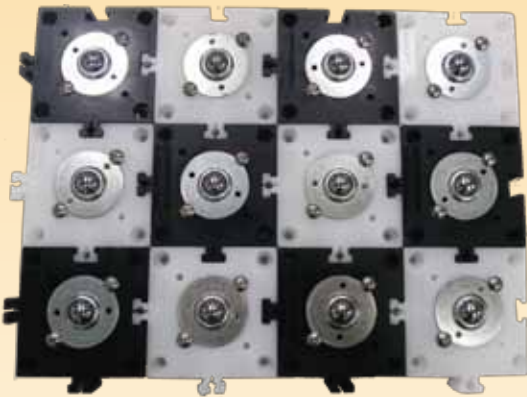

New Conceptual Ball Transfer

Pat. Pending

Puzzle combination type (Piece and Peace Puzzle)

DIY puzzle kit. Make your own work-table at home or at work-place just by combining puzzle pieces. It's easy, simple and fun!!

Feature of products

- ◆ Save time and space
- ◆ Cost efficient
- ◆ Variation

Maximize or minimize ball transfer units, depend on environment, load, size.

Make your original colorful unit
by combining 7 colors.