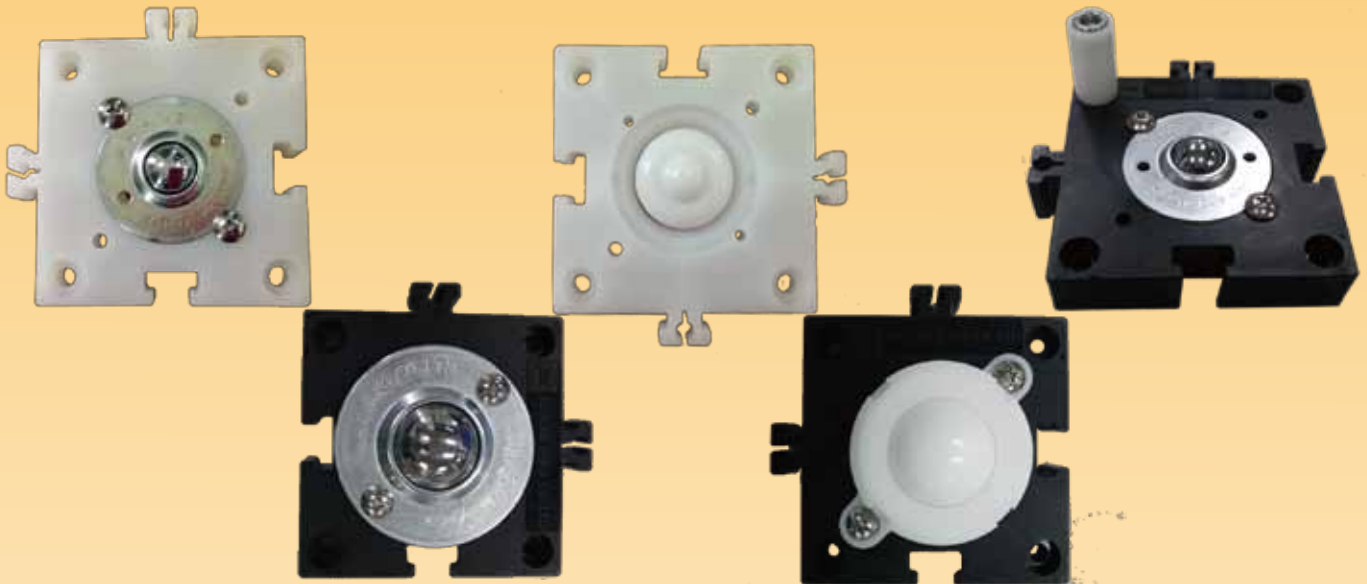

New Conceptual Ball Transfer

Pat. Pending

Puzzle combination type (Piece and Peace Puzzle)

DIY puzzle kit. Make your own work-table at home or at work-place just by combining puzzle pieces. It's easy, simple and fun!!

Feature of products

- ◆ Save time and space
- ◆ Cost efficient
- ◆ Variation

Maximize or minimize ball transfer units, depend on environment, load, size.

Make your original colorful unit
by combining 7 colors.