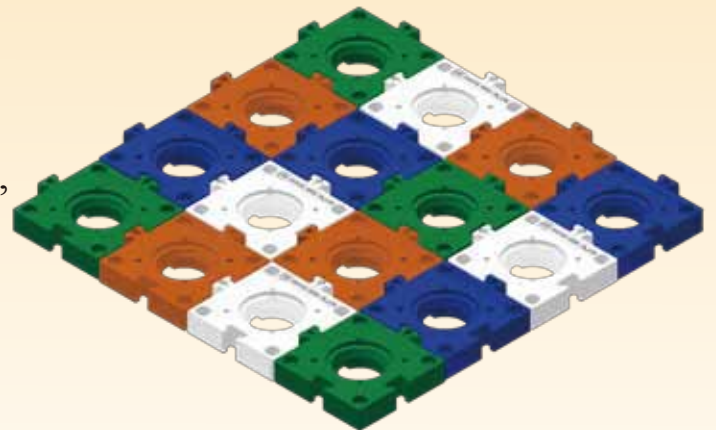

New Conceptual Ball Transfer

Pat. Pending

Puzzle combination type (Piece and Peace Puzzle)

DIY puzzle kit. Make your own work-table at home or at work-place just by combining puzzle pieces. It's easy, simple and fun!!

Feature of products

- ◆ Save time and space
- ◆ Cost efficient
- ◆ Variation

Maximize or minimize ball transfer units, depend on environment, load, size.

Make your original colorful unit
by combining 7 colors.